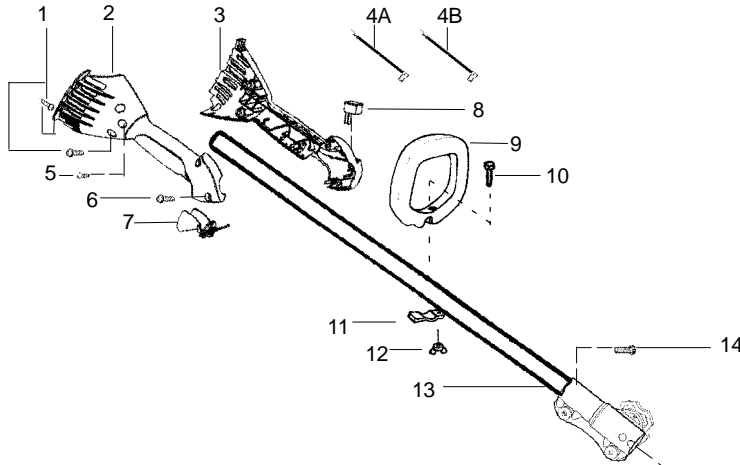

PARTS LIST NO. 530164229		PARTNER PARTS LIST	MODEL(s) T280
DATE 12/30/03	NEW 530164229 - 12/10/03		Note: Illustration may differ from actual model due to design changes

WARNING

All repairs, adjustments and maintenance not described in the Operator's Manual must be performed by qualified service personnel.

Ref.	Part No.	Description	Ref.	Part No.	Description
1.	530015886	Screw-handle/fan hsg	17.	530052286	Line Limiter
2.	530054837	Hsg.-Throttle (Right)	18.	530015814	Screw-Line Limiter
3.	530071553	Kit-Left Throttle Hsg.	19.	530015820	Bolt
4.	---	Assy-Front Wire	20.	530056401	Wrench
	530054943	(A) Lower Front Wire	21.	530015197	Nut
	530055724	(B) Upper Front Wire	22.	530094543	Dustcup
5.	530015805	Screw-Alignment	23.	530095773	Assy-Hub/Arbor
6.	530015886	Screw	24.	530053241	Spring-Return
7.	530056236	Assy-Trigger	25.	530401957	Retainer-Spool
8.	530069572	Kit-Switch	26.	530095845	Assy-Wound Spool
9.	530055699	Assy-Handle-Assist	27.	530058831	Assy-TNG VI 3/8" -RH 2x
10.	530015820	Bolt		Not Shown	
11.	530088416	Clamp-Assist Handle		---	Manual-Operator
12.	530016152	Wingnut	✓	530164505	Euro
13.	530071783	Assy-Upper Shaft (incl. flex shaft & coupler)	✓	530164629	Euro II
14.	530016344	Screw	✓	530164507	Euro III
15.	530096255	Assy-Lower Shaft (incl. flex shaft)	✓	530164506	Scan
16.	530071724	Kit-Shield Ass'y. (Incl.17-21)	✓	530164630	Russia
				530058895	Decal-Warning
				530058894	Decal-Shaft

✓ = NEW PART NUMBER FOR THIS IPL

* = REFER TO THE SERVICE REFERENCE INDICATED FOR MORE INFORMATION. (LOCATED AT END OF IPL)

PARTS LIST NO. 530164229		PARTNER PARTS LIST	MODEL(s) T280
DATE 12/30/03	NEW 530164229 - 12/10/03		Note: Illustration may differ from actual model due to design changes