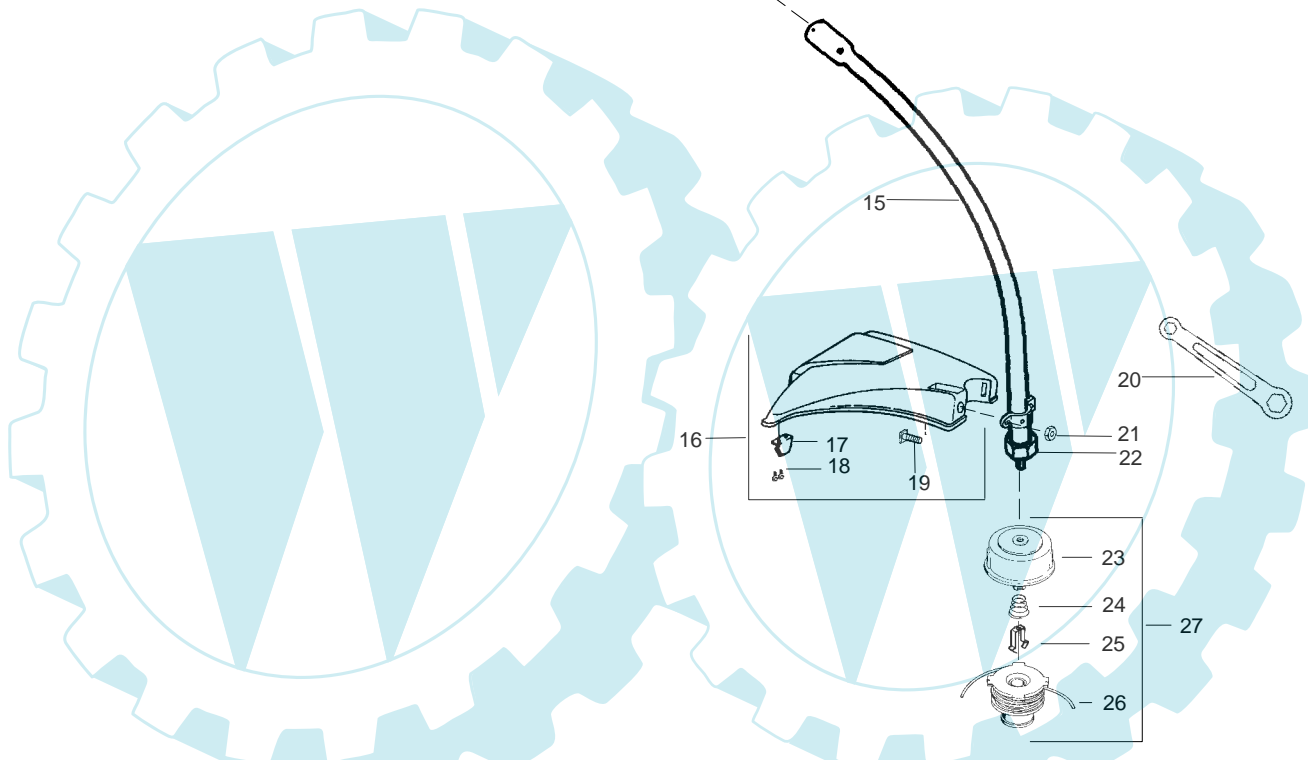

PARTS LIST NO. 530164229		PARTNER PARTS LIST	MODEL(s) T280
DATE 12/30/03	NEW 530164229 - 12/10/03		Note: Illustration may differ from actual model due to design changes

WARNING

All repairs, adjustments and maintenance not described in the Operator's Manual must be performed by qualified service personnel.

Ref.	Part No.	Description	Ref.	Part No.	Description
1.	530015886	Screw-handle/fan hsg	17.	530052286	Line Limiter
2.	530054837	Hsg.-Throttle (Right)	18.	530015814	Screw-Line Limiter
3.	530071553	Kit-Left Throttle Hsg.	19.	530015820	Bolt
4.	---	Assy-Front Wire	20.	530056401	Wrench
	530054943	(A) Lower Front Wire	21.	530015197	Nut
	530055724	(B) Upper Front Wire	22.	530094543	Dustcup
5.	530015805	Screw-Alignment	23.	530095773	Assy-Hub/Arbor
6.	530015886	Screw	24.	530053241	Spring-Return
7.	530056236	Assy-Trigger	25.	530401957	Retainer-Spool
8.	530069572	Kit-Switch	26.	530095845	Assy-Wound Spool
9.	530055699	Assy-Handle-Assist	27.	530058831	Assy-TNG VI 3/8" -RH 2x
10.	530015820	Bolt		Not Shown	
11.	530088416	Clamp-Assist Handle		---	Manual-Operator
12.	530016152	Wingnut	✓	530164505	Euro
13.	530071783	Assy-Upper Shaft (incl. flex shaft & coupler)	✓	530164629	Euro II
14.	530016344	Screw	✓	530164507	Euro III
15.	530096255	Assy-Lower Shaft (incl. flex shaft)	✓	530164506	Scan
16.	530071724	Kit-Shield Ass'y. (Incl.17-21)	✓	530164630	Russia
				530058895	Decal-Warning
				530058894	Decal-Shaft

✓ = NEW PART NUMBER FOR THIS IPL

* = REFER TO THE SERVICE REFERENCE INDICATED FOR MORE INFORMATION. (LOCATED AT END OF IPL)

PARTS LIST NO. 530164229		PARTNER PARTS LIST	MODEL(s) T280
DATE 12/30/03	NEW 530164229 - 12/10/03		Note: Illustration may differ from actual model due to design changes