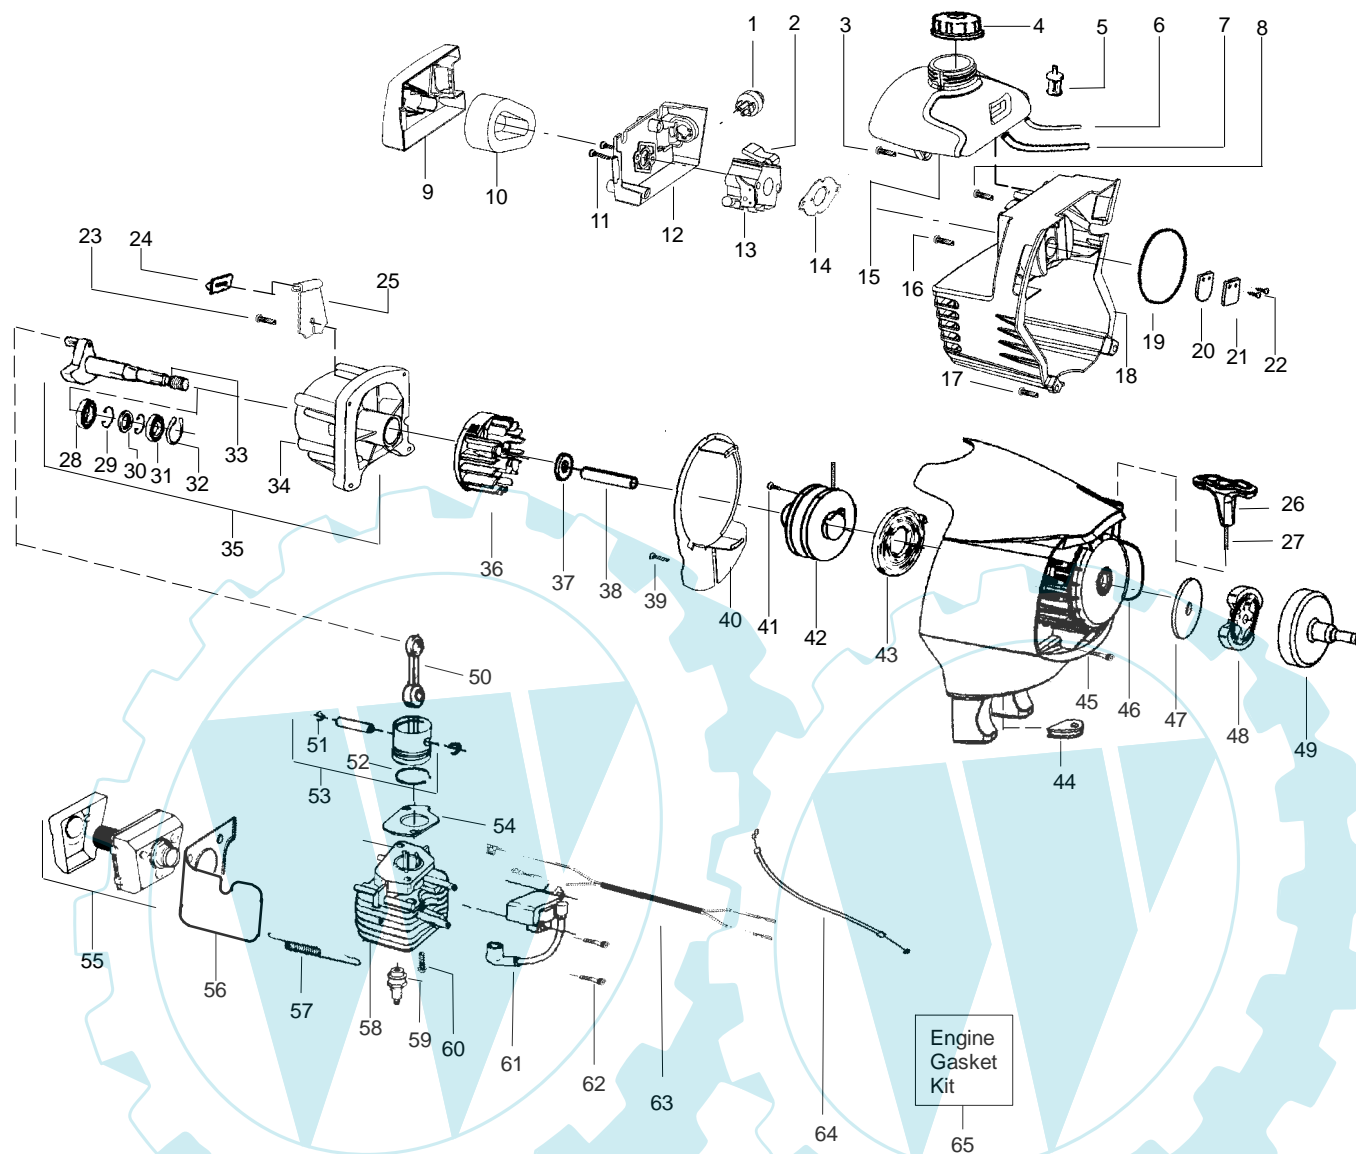

PARTS LIST NO. 530164229		PARTNER PARTS LIST	MODEL(s) T280
DATE 12/30/03	NEW 530164229 - 12/10/03		Note: Illustration may differ from actual model due to design changes

WARNING

All repairs, adjustments and maintenance not described in the Operator's Manual must be performed by qualified service personnel.

Ref.	Part No.	Description	Ref.	Part No.	Description
1.	530015886	Screw-handle/fan hsg	17.	530052286	Line Limiter
2.	530054837	Hsg.-Throttle (Right)	18.	530015814	Screw-Line Limiter
3.	530071553	Kit-Left Throttle Hsg.	19.	530015820	Bolt
4.	---	Assy-Front Wire	20.	530056401	Wrench
	530054943	(A) Lower Front Wire	21.	530015197	Nut
	530055724	(B) Upper Front Wire	22.	530094543	Dustcup
5.	530015805	Screw-Alignment	23.	530095773	Assy-Hub/Arbor
6.	530015886	Screw	24.	530053241	Spring-Return
7.	530056236	Assy-Trigger	25.	530401957	Retainer-Spool
8.	530069572	Kit-Switch	26.	530095845	Assy-Wound Spool
9.	530055699	Assy-Handle-Assist	27.	530058831	Assy-TNG VI 3/8" -RH 2x
10.	530015820	Bolt		Not Shown	
11.	530088416	Clamp-Assist Handle		---	Manual-Operator
12.	530016152	Wingnut	✓	530164505	Euro
13.	530071783	Assy-Upper Shaft (incl. flex shaft & coupler)	✓	530164629	Euro II
14.	530016344	Screw	✓	530164507	Euro III
15.	530096255	Assy-Lower Shaft (incl. flex shaft)	✓	530164506	Scan
16.	530071724	Kit-Shield Ass'y. (Incl.17-21)	✓	530164630	Russia
				530058895	Decal-Warning
				530058894	Decal-Shaft

✓ = NEW PART NUMBER FOR THIS IPL

* = REFER TO THE SERVICE REFERENCE INDICATED FOR MORE INFORMATION. (LOCATED AT END OF IPL)

PARTS LIST NO. 530164229		PARTNER PARTS LIST	MODEL(s) T280
DATE 12/30/03	NEW 530164229 - 12/10/03		Note: Illustration may differ from actual model due to design changes

✓ = NEW PART NUMBER FOR THIS IPL

★ = REFER TO THE SERVICE REFERENCE INDICATED FOR MORE INFORMATION. (LOCATED AT END OF IPL)